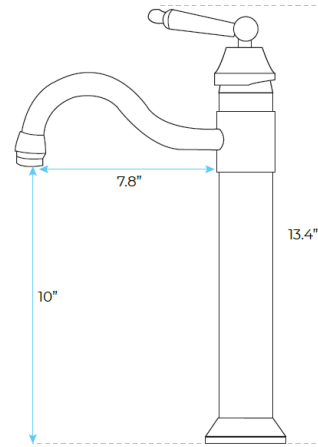

PALERMO SINGLE HANDLE DECK MOUNT BATHROOM SINK FAUCET SPECS

Specs:

- Installation Holes: One Hole
- Applicable hole distance: 32 - 35mm
- Number of Handles: Single Handle
- Valve Type: Ceramic Valve
- Faucet Body Material: Brass
- Style: Vintage Retro
- Installation: Deck Mounted
- Water Pressure: Min 0.4 bar, 1 bar is recommended
- Hot And Cold Water Hose Model: G1/2 (can replace G3/8)
- Material: Brass
- Color: Chrome