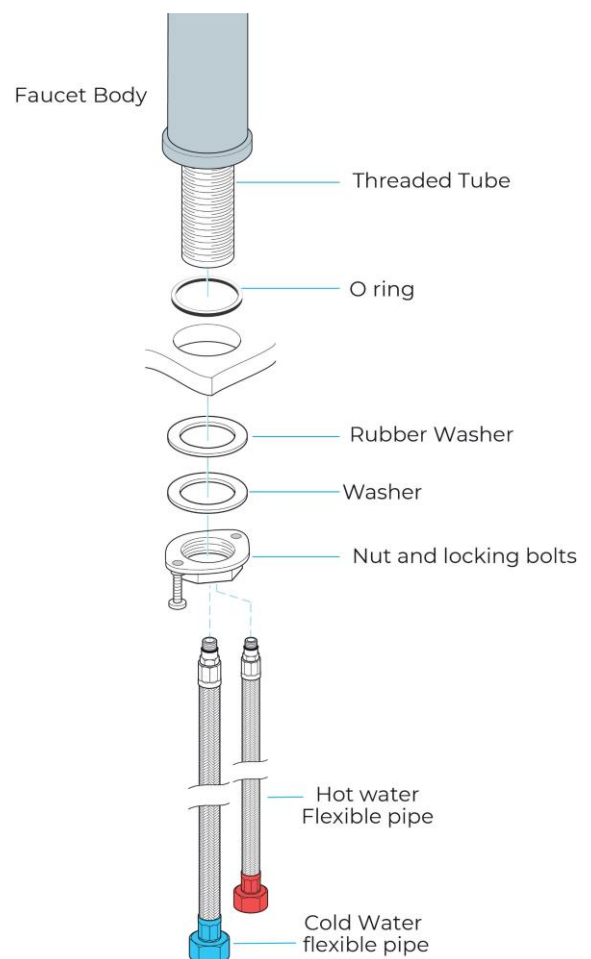

PALERMO SINGLE HANDLE DECK MOUNT BATHROOM SINK FAUCET SPECS

Specs:

- Installation Holes: One Hole
- Applicable hole distance: 32 - 35mm
- Number of Handles: Single Handle
- Valve Type: Ceramic Valve
- Faucet Body Material: Brass
- Style: Vintage Retro
- Installation: Deck Mounted
- Water Pressure: Min 0.4 bar, 1 bar is recommended
- Hot And Cold Water Hose Model: G1/2 (can replace G3/8)
- Material: Brass
- Color: Chrome